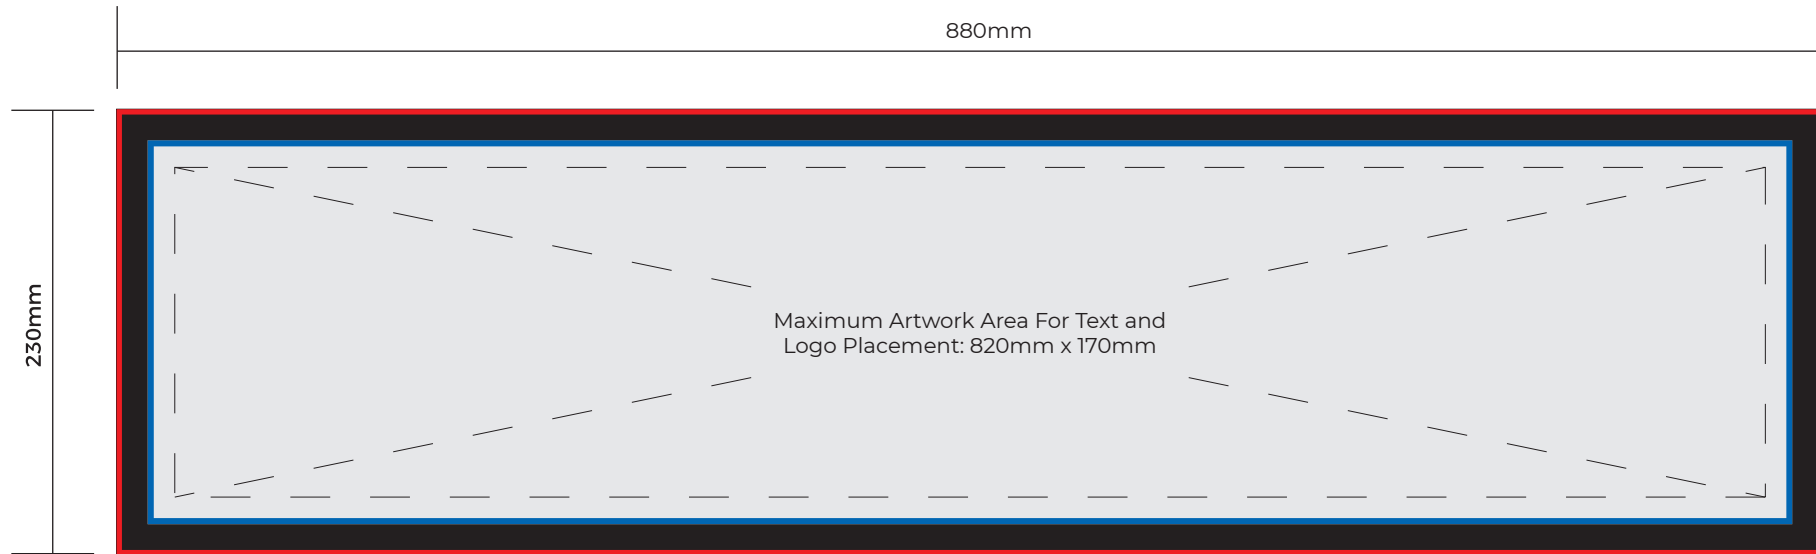

BAR RUNNER TEMPLATE

880MM X 230MM

Finish Size / Including Rubber Border

880mm x 230mm

Overall Artwork Size

848mm x 198mm

Maximum Art Area for Text/Logo Placement

820mm x 170mm

PLEASE NOTE

- Background and Images must extend to 880mm x 230mm.
- Keep all text/logos within 820mm x 170mm.
- As the Bar Runner is a sublimated product, the image is transferred (image down) onto the receiving material under high temperature and pressure. Image position can vary slightly in the manufacturing process. For best results avoid dominant horizontals in the designing stages.
- Please supply artwork in either vector format (preferred), or hi-res raster/bitmap format at 300PPI and at correct size.