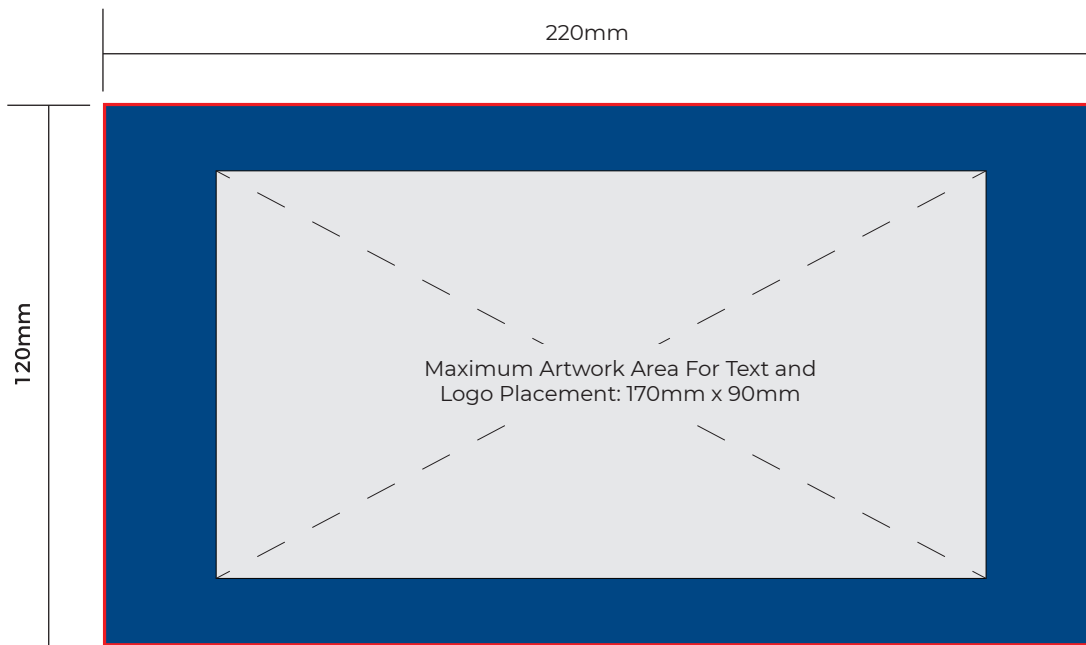

# STUBBY COOLER TEMPLATE

220MM X 120MM

**Overall Artwork Size**  
220mm x 120mm

**Finish Size**  
220mm x 120mm

**Maximum Art Area for Text/Logo Placement**  
170mm x 90mm

## PLEASE NOTE

- Background Images and Colours are the extend to 220mm x 120mm.
- As the Stubby Cooler is a sublimated product the image is transferred (image down) onto the receiving material under high temperature and pressure. Image position can vary slightly in the manufacturing process. For best results avoid dominant horizontals in the designing stages.