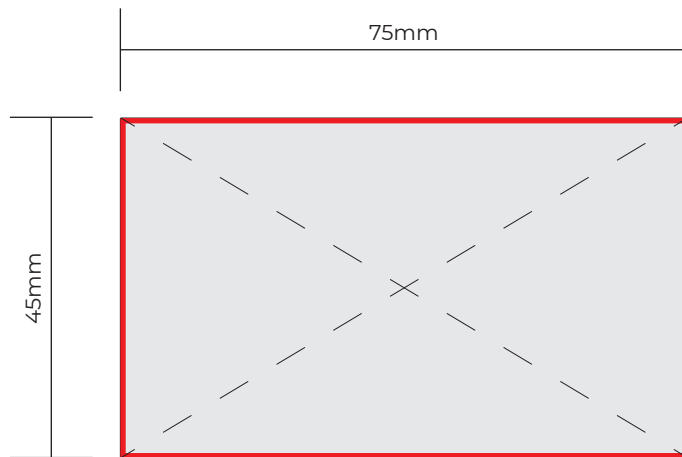

SCORECARD TEMPLATE

75MM X 45MM

Artboard Size should be set to 75mm x 45mm, with no bleed or margins required. Artwork will be placed in side of allocated advertising area on the front of the scorecard.

Finish Size

75mm x 45mm - No bleed required

Maximum Art Area for Text/Logo Placement

75mm x 45mm

PLEASE NOTE

- The artwork supplied will be placed in side of allocated advertising area on the front of the scorecard, please do not supply artwork with any bleed.
- Use font sizes greater than 5pts.
- Colours appear differet than they do on the screen once printed.