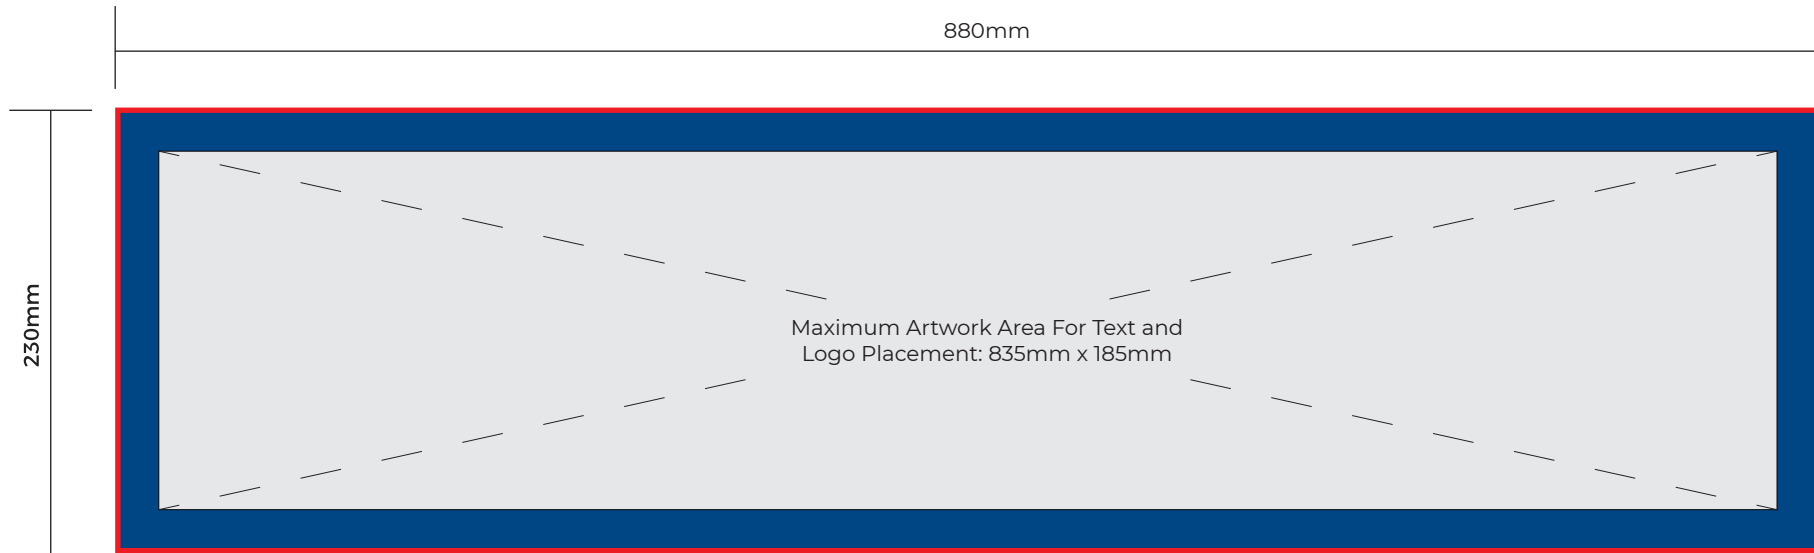

# BAR RUNNER TEMPLATE

880MM X 230MM

**Overall Artwork Size**  
880mm x 230mm

**Finish Size / Including Rubber Boarder**  
880mm x 230mm with

**Maximum Art Area for Text/Logo Placement**  
835mm x 185mm

## PLEASE NOTE

- Background and Images must extend to 880mm x 230mm.
- As the Bar Runner is a sublimated product the image is transferred (image down) onto the receiving material under high temperature and pressure. Image position can vary slightly in the manufacturing process. For best results avoid dominant horizontals in the designing stages.